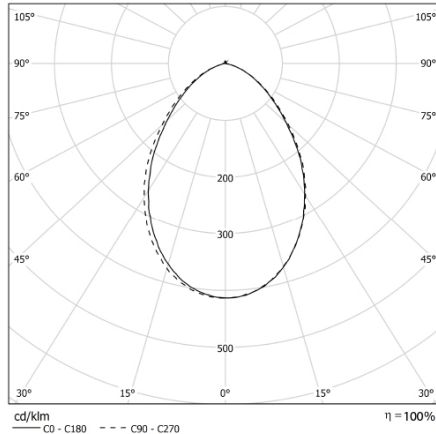

## BOX LED MEDIUM

Circular cut-out. IP54 protection from the bottom

CODE		FLUX	SIZE	CERTIFICATIONS
44MP32K3M54	32W 3000K	3273lm	188mm	  

### Optics

Internal polycarbonate reflector and opal microprism polycarbonate diffuser. CUT OFF > 20°.