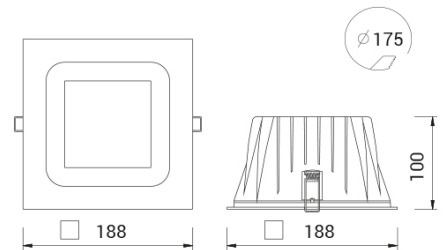

## BOX LED MEDIUM

Circular cut-out. IP54 protection from the bottom

CODE		FLUX	SIZE	CERTIFICATIONS
44MP32K3M54	32W 3000K	3273lm	188mm	  

### Optics

Internal polycarbonate reflector and opal microprism polycarbonate diffuser. CUT OFF > 20°.